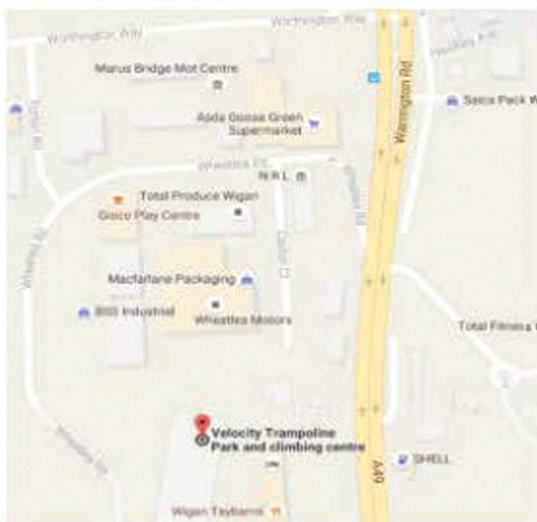

Velocity

TRAMPOLINE PARKS ★

I'm having a PARTY and you are invited!

To	
Date	
Time	
RSVP	
From	

Velocity Trampoline Park
Caxton Close,
Wheatlea Industrial Estate,
Wigan, WN3 6XU

** Close to Marus Bridge Sainsburys behind the Premier Inn*