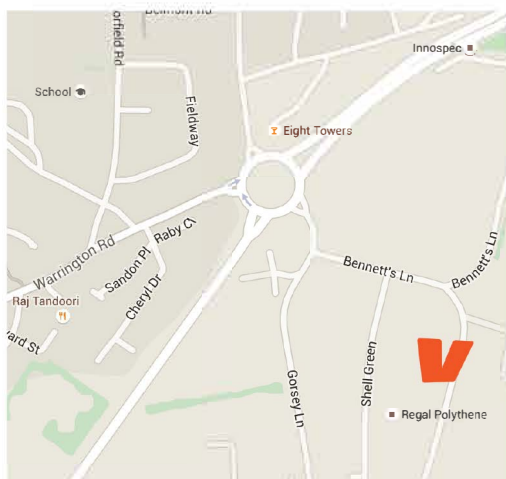

Velocity

I'm having a PARTY
and you are invited!

To	
Date	
Time	
RSVP	
From	

Velocity Trampoline Park
Easter Park, Bennetts Lane,
Shell Green, WIDNES, CHESHIRE
WA8 0GW

** Only 1.5 miles by car from "The Hive" in Widnes*