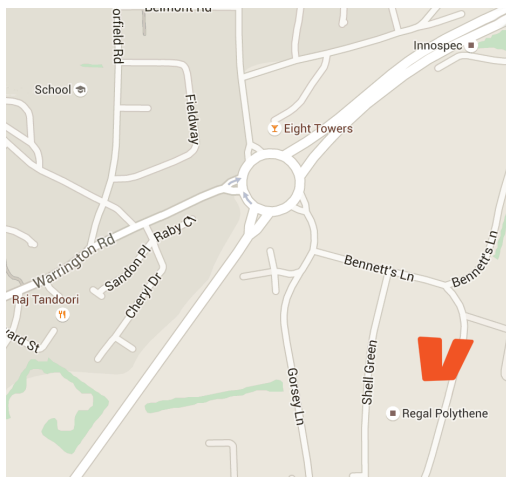

Velocity

I'm having a PARTY
and you are invited!

To	
Date	
Time	
RSVP	
From	

Velocity

**Easter Park, Bennetts Lane,
Shell Green, WIDNES, CHESHIRE**

WA8 0GW

** Only 1.5 miles by car from "The Hive" in Widnes*