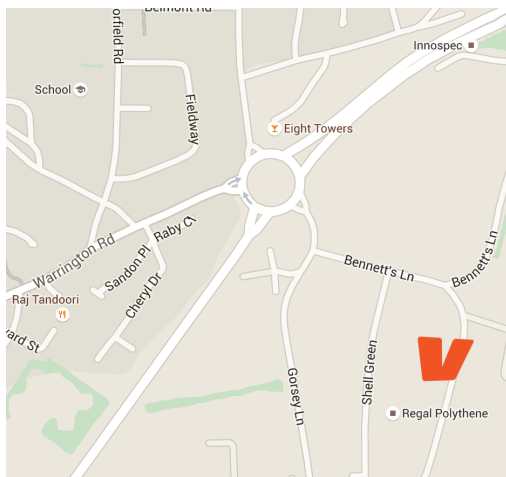

Velocity

TRAMPOLINE PARKS 

I'm having a PARTY and you are invited!

To	
Date	
Time	
RSVP	
From	

Velocity Trampoline Park
Easter Park, Bennetts Lane,
Shell Green, WIDNES, CHESHIRE
WA8 0GW

** Only 1.5 miles by car from "The Hive" in Widnes*